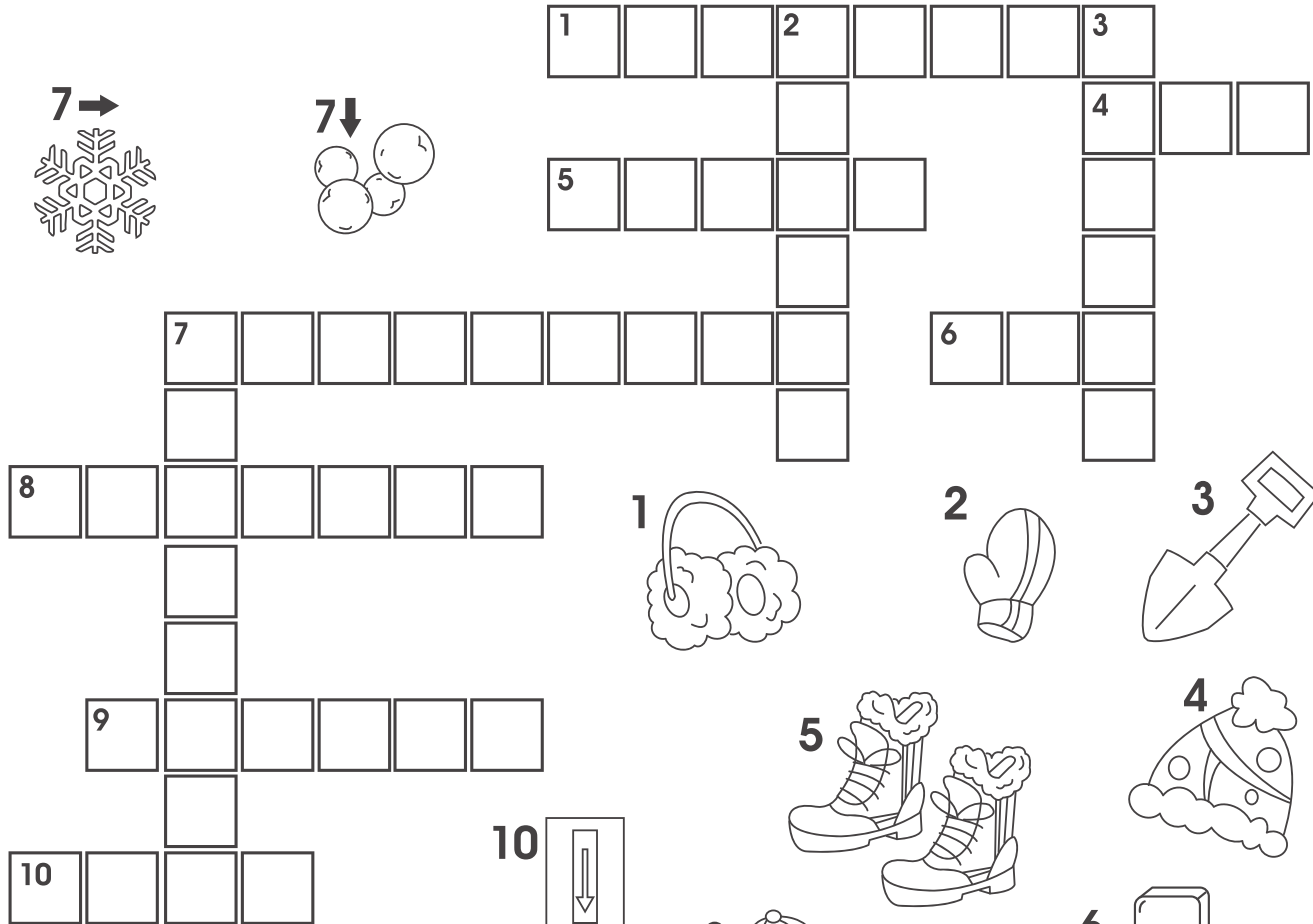

WINTER Crossword

7 →

7 ↓

1

2

3

5